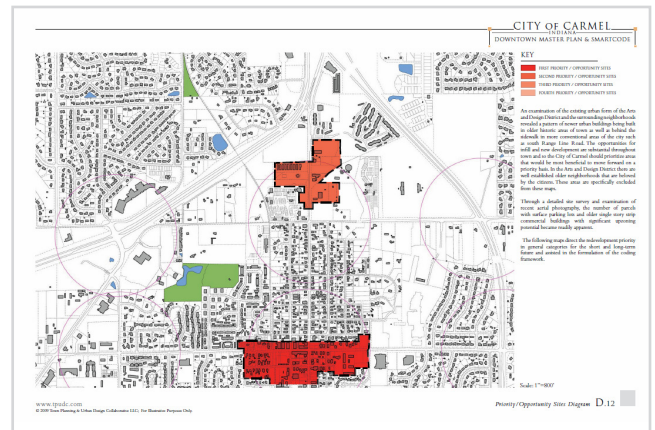

Carmel, IN SmartCode

Location: Carmel, Indiana
 Type: SmartCode & Regulating Plan
 Charrette: 2009. FTD was a SmartCode consultant to Town Planning Urban Design Collaborative
 Status: Approval pending
 Size: 18 Square miles
 Contact: Mike Hollibaugh, Planning Director (317) 571-2417
 Brian Wright, TPUDC Founder (877) 777-3387

Description:

Carmel Indiana is a prosperous suburb of Indianapolis. It is experiencing growth pains as it tries to evolve into a more urban and walkable town. Fisher Town Design was the SmartCode specialist for TPUDC and analyzed the existing conditions in the center of the town, noting areas of opportunities as well as constraints for the Regulating Plan and SmartCode. Fisher Town Design assisted at the public workshops and prepared the Priority Development Zone map & researched the Site Analysis Map.

Arts District of Carmel, circa 2009

Priority Zone Map

Existing building fronting on the Monan Trail, circa 2009

Sketch of proposed town square