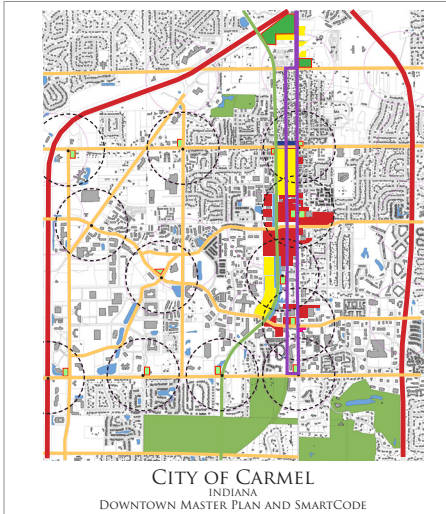

Carmel, IN SmartCode

Location: Carmel, Indiana
 Type: SmartCode & Regulating Plan
 Charrette: 2009. FTD was a SmartCode consultant to Town Planning Urban Design Collaborative
 Status: Approval pending
 Size: 18 Square miles
 Contact: Mike Hollibaugh, Planning Director (317) 571-2417
 Brian Wright, TPUDC Founder (877) 777-3387

Description:

Carmel Indiana is a prosperous suburb of Indianapolis. It is experiencing growth pains as it tries to evolve into a more urban and walkable town. Fisher Town Design was the SmartCode specialist for TPUDC and analyzed the existing conditions in the center of the town, noting areas of opportunities as well as constraints for the Regulating Plan and SmartCode. Fisher Town Design assisted at the public workshops and prepared the Priority Development Zone map & researched the Site Analysis Map.

Arts District of Carmel, circa 2009

Priority Zone Map

Existing building fronting on the Monan Trail, circa 2009

Sketch of proposed town square